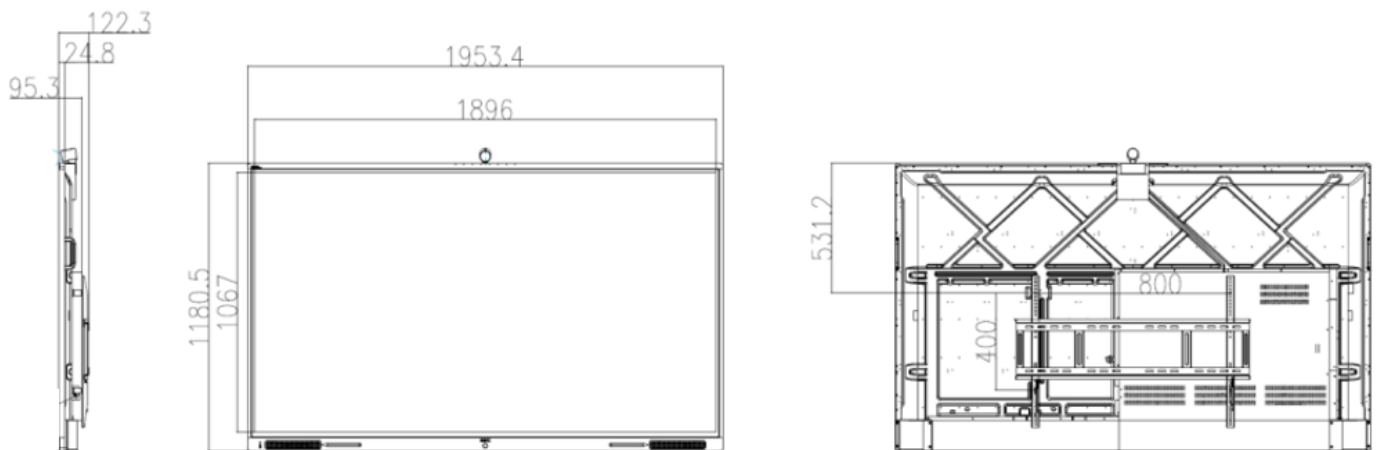

Product dimensions

H3C Intelligence Terminal Co., Ltd.

Guangzhou headquarters
No.100 of Room 406, No.1 Yichuang Street, Sino-Singapore
Knowledge City, Huangpu District, Guangzhou
Postcode: 510700

<http://www.h3c.com>

Hangzhou headquarters
No.466 Changhe Road, Binjiang District, Hangzhou
Postcode: 310052

Copyright © New H3C Intelligence Terminal Co., Ltd. All Rights Reserved

Disclaimer: Although H3C has made every effort to provide accurate information in this material, it does not warrant that the content of the material is free from technical errors or typographical errors, for which H3C assumes no responsibility in this material.

H3C reserves the right to amend this material without notice or prompt