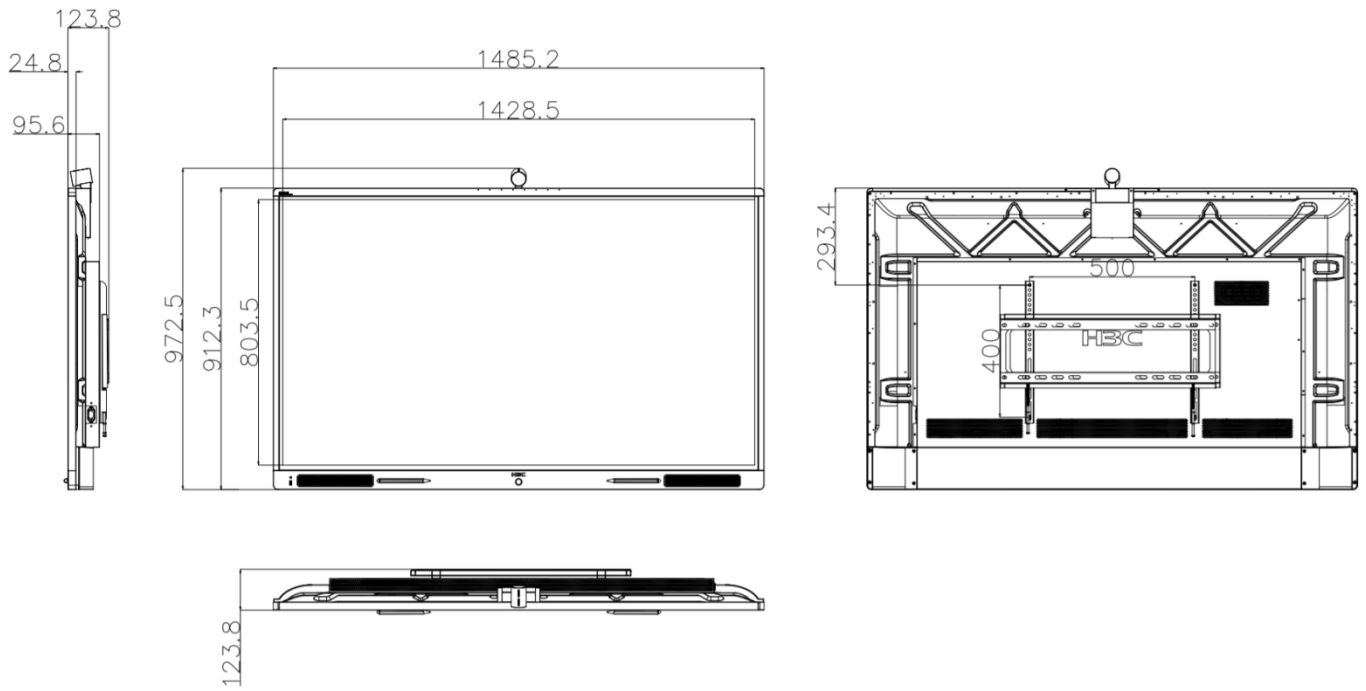

Product Dimensions

H3C Intelligence Terminal Co., Ltd.

Guangzhou headquarters
No.100 of Room 406, No.1 Yichuang Street, Sino-Singapore
Knowledge City, Huangpu District, Guangzhou
Postcode: 510700

<http://www.h3c.com>

Hangzhou headquarters
No.466 Changhe Road, Binjiang District, Hangzhou
Postcode: 310052

Copyright © New H3C Intelligence Terminal Co., Ltd. All Rights Reserved
Disclaimer: Although H3C has made every effort to provide accurate information in this material, it does not warrant that the content of the material is free from technical errors or typographical errors, for which H3C assumes no responsibility in this material.
H3C reserves the right to amend this material without notice or prompt.