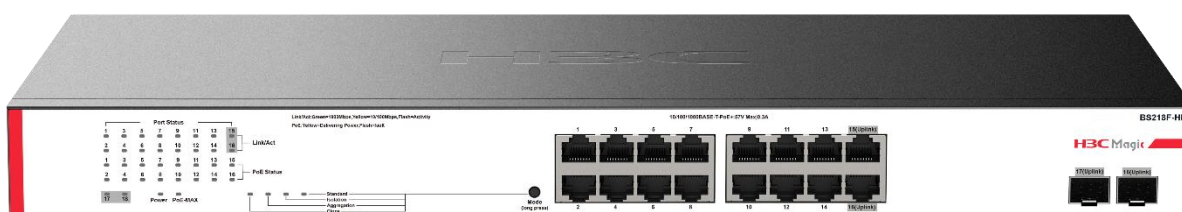

H3C Magic BS218F-HP

18 Ports Gigabit Ethernet

PoE Switch

Release Date: May, 2023

Product overview

H3C Magic BS218F-HP is a new generation Gigabit unmanaged green PoE switch launched by H3C. It is easy to install, provides a rich set of features, and is widely used in small and medium-sized enterprises, commercial chains, hotels, campuses, and other scenarios.

H3C Magic BS218F-HP Gigabit unmanaged PoE switch

Features and benefits

PoE capable

- The switch is PoE+ capable, delivering a total PoE output of 225 W and a maximum PoE output of 30 W on a single port.
- It uses an advanced PoE chip, ensuring high availability and compatibility.

High reliability

- Integrated with enterprise-level lightning protection circuit.
- Built with a high-voltage power supply.

Technical specifications

Item	Specification
------	---------------

Dimensions (H × W × D)	44 × 440 × 210mm (1.73 × 17.32 × 8.27 in)
Ports	16 × 10/100/1000BASE-T copper ports (2 uplink ports) 2 × 1000BASE-X SFP ports (uplink ports)
Operating mode	Standard Isolation Aggregation Clone
MAC address entries	8K
Switching capacity	36 Gbps
Forwarding capacity	26.8 Mpps
Packet caching	4 Mb
Switching mode	Store-and-forward switching
PoE+	PoE+ supported Supports PoE Power up to 225 W for all PoE ports(16 PoE ports) Supports PoE Power up to 30 W for each PoE port
Power	100 to 240V AC
Auto-MDI/MDIX	Yes
Cooling method	Fan cooling
Operating temperature/storage temperature	0°C to 40°C (32°F to 104°F)/-40°C to +70°C (-40°F to +158°F)
Operating humidity/storage humidity	5% to 95% RH, noncondensing
Certification	CE,RoHS
MTBF	> 50000 H
Installation method	Rack-mount by using mounting brackets